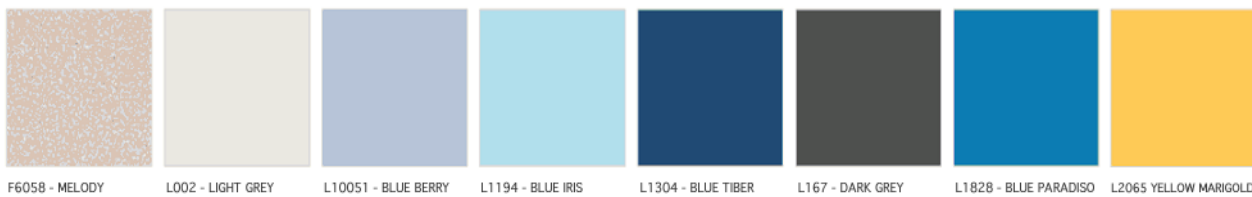

The colours shown on the chart are as accurate as possible and the actual colours may vary.

RDMCUBICLES
CUBICLES ■ VANITY UNITS ■ IPS DUCTING

01384 884482

sales@rdmcubicles.co.uk