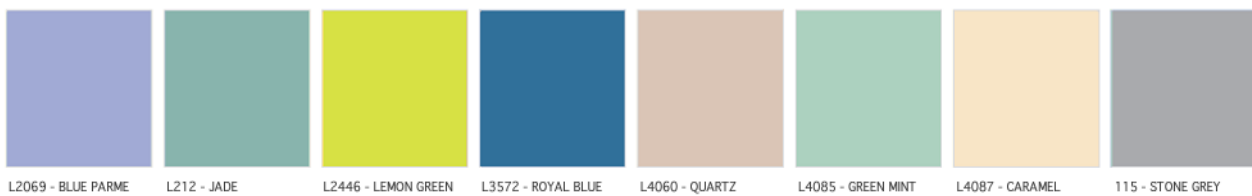

The colours shown on the chart are as accurate as possible and the actual colours may vary.

RDMCUBICLES
CUBICLES ■ VANITY UNITS ■ IPS DUCTING

01384 884482

sales@rdmcubicles.co.uk