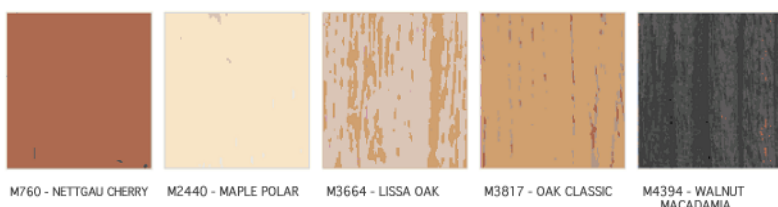

The colours shown on the chart are as accurate as possible and the actual colours may vary.

RDMCUBICLES
CUBICLES ■ VANITY UNITS ■ IPS DUCTING

01384 884482

sales@rdmcubicles.co.uk